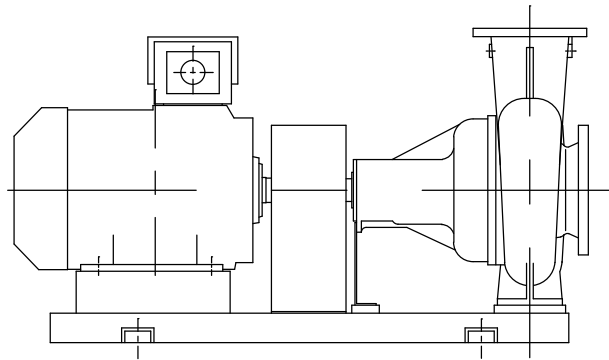

GDF02505M4ME90

GDF02506M4ME90

(VC30)

M24X400 (推奨基礎ボルト)