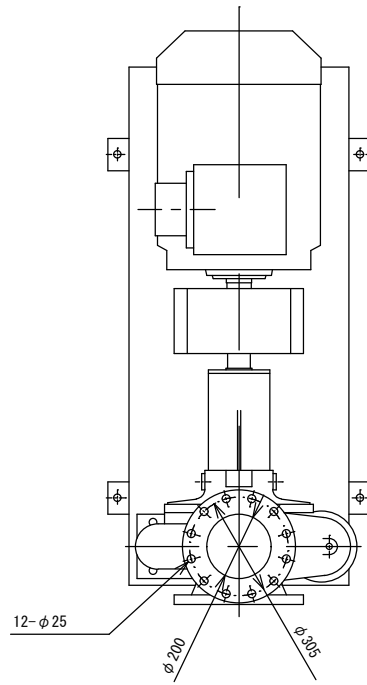

GDF02505M4ME90

GDF02506M4ME90

(VC30)

M24X400 (推奨基礎ボルト)