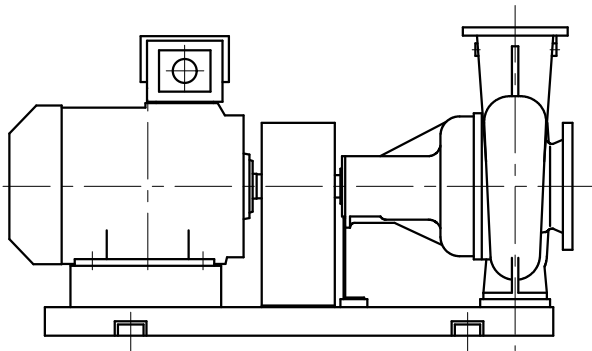

GF02505G4ME90
 GF02506G4ME90
 (VC30)

M24X400 (推奨基礎ボルト)