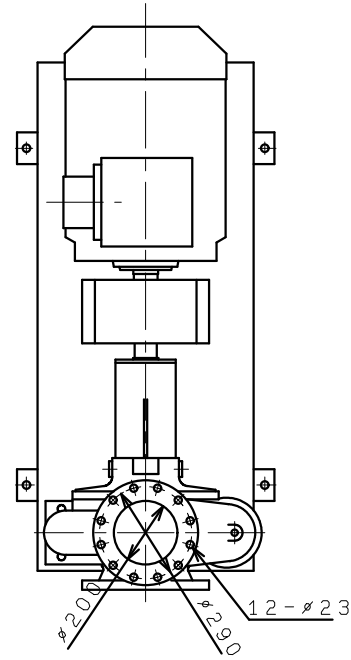

GF02505G4ME90
 GF02506G4ME90
 (VC30)

M24X400 (推奨基礎ボルト)